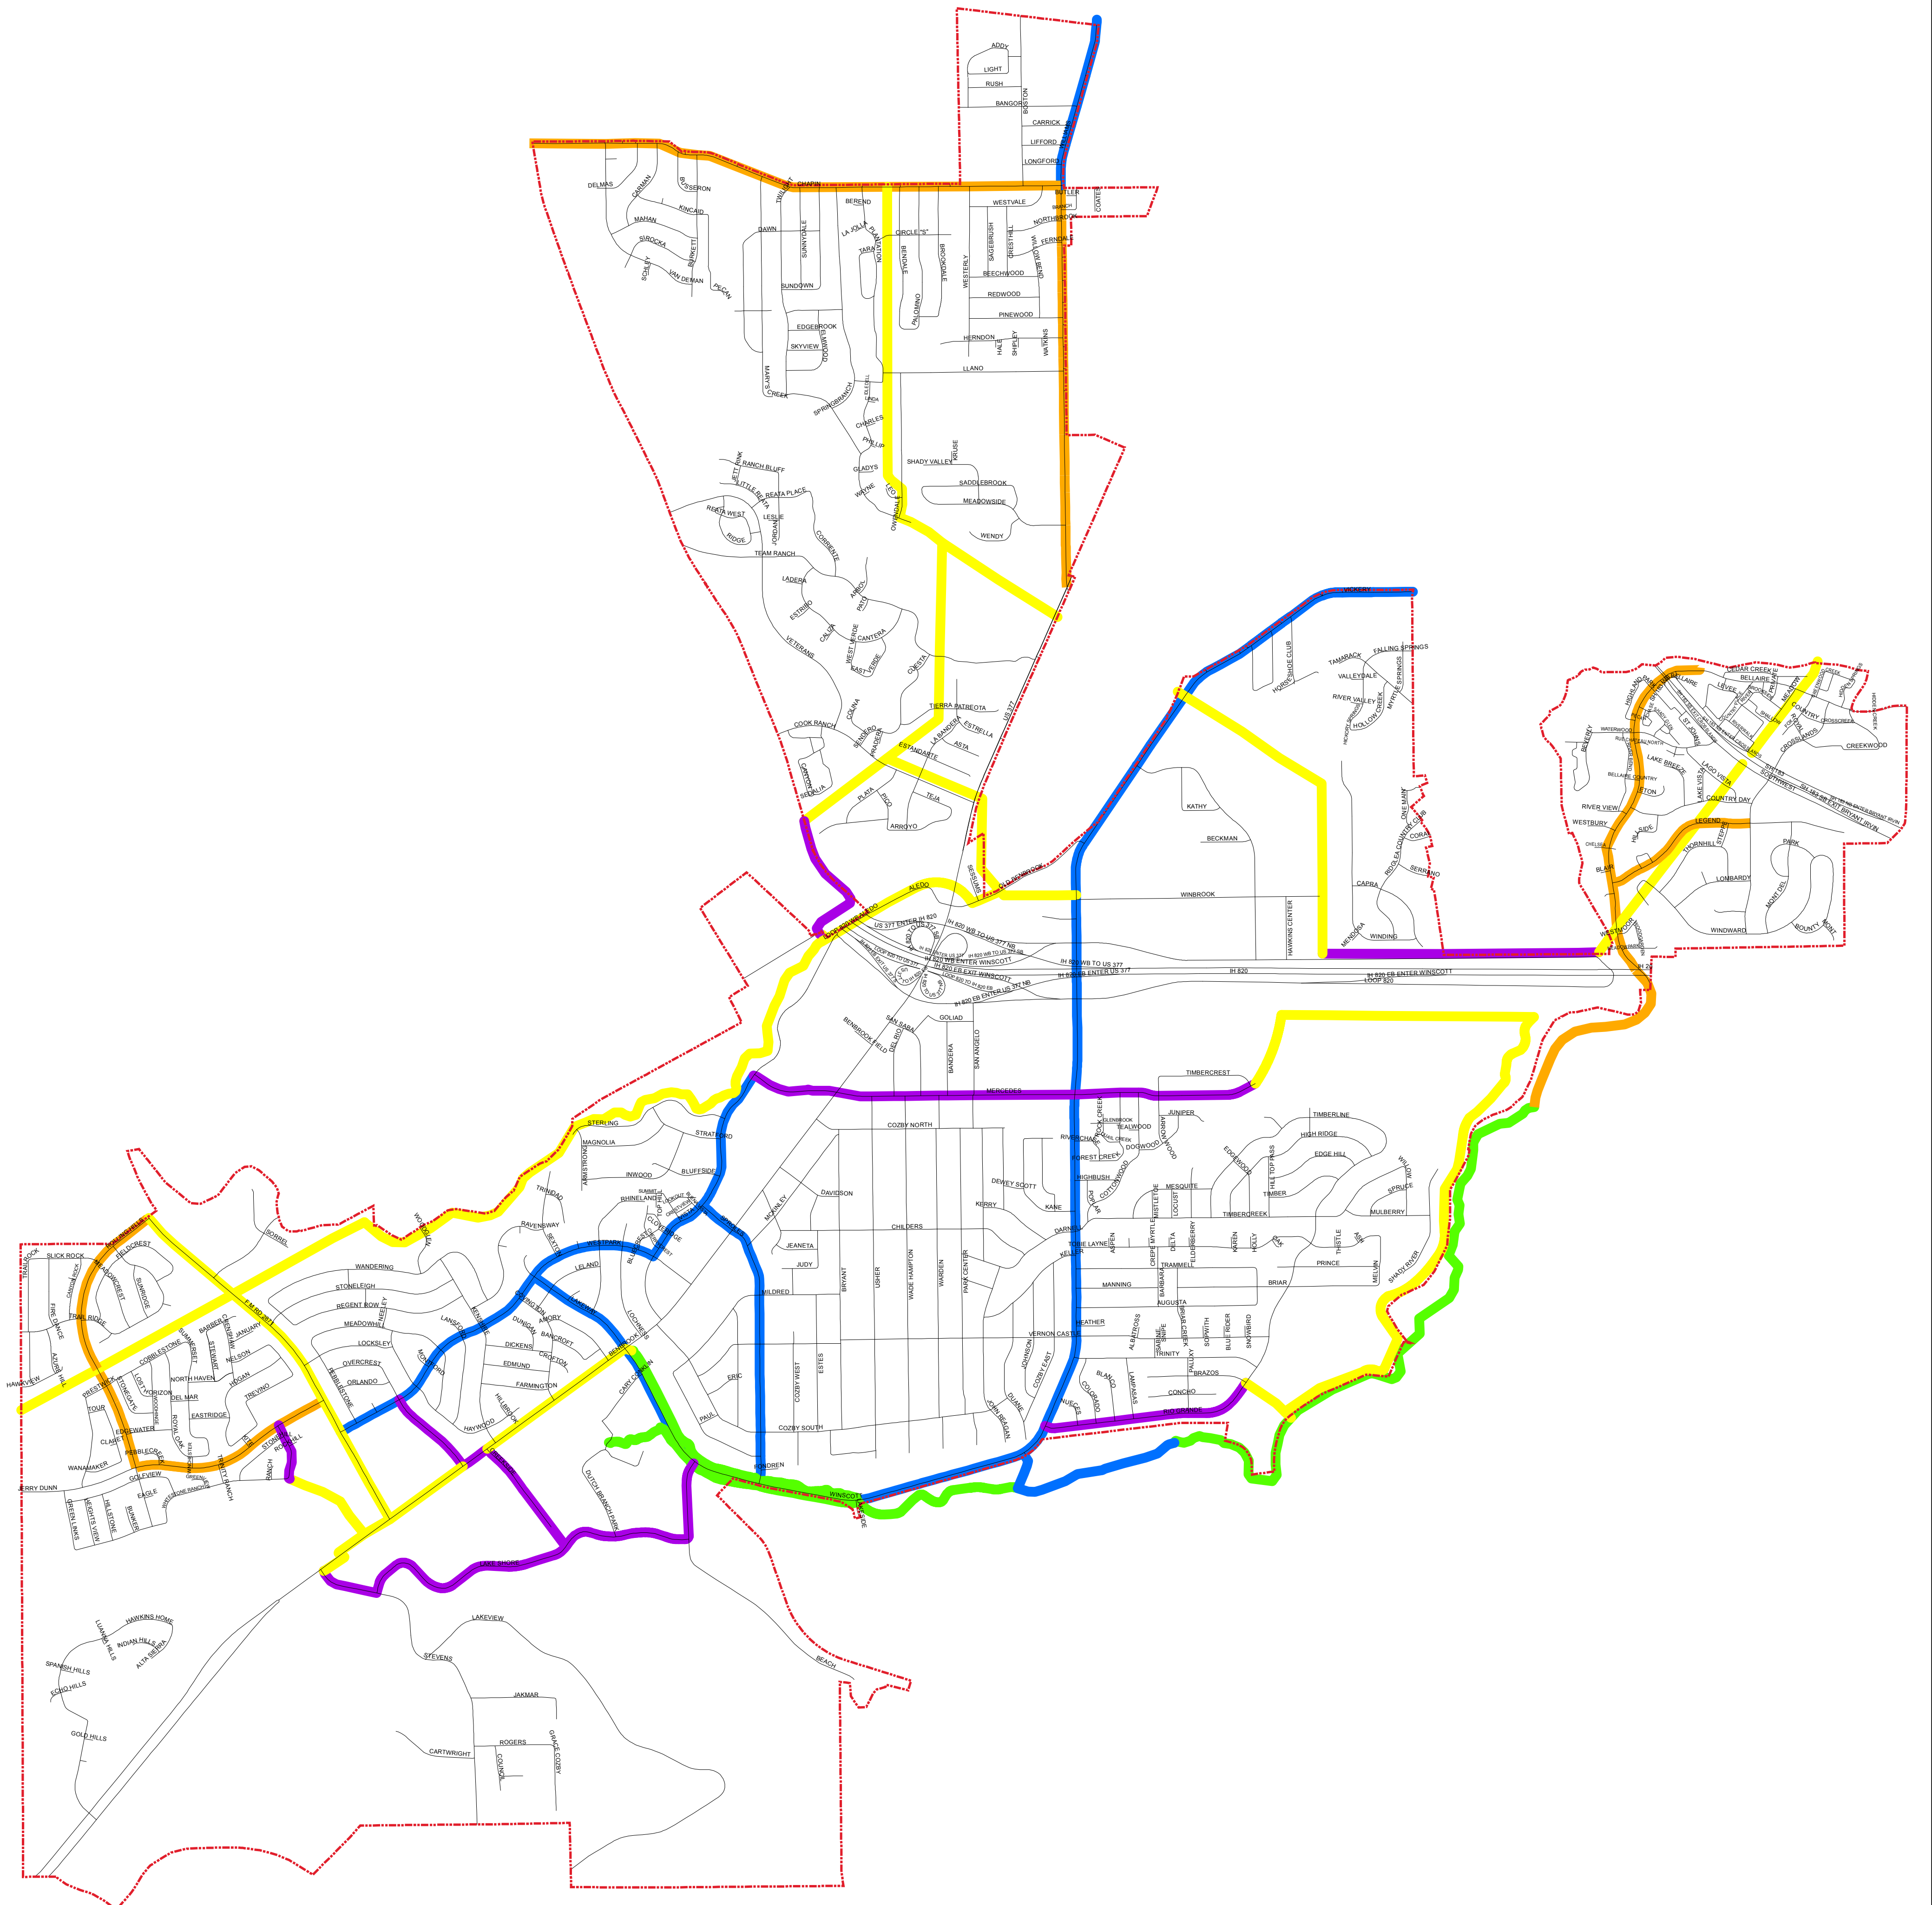

Thoroughfare Plan 2040

Legend

- City Limits
- Road Types 2040**
- Primary Arterial
- Secondary Arterial
- Primary Collector
- Secondary Collector
- Proposed Primary Collector
- Proposed Secondary Collector
- Freeway
- Streets

Benbrook Bike/Hike Trails

- Legend**
- Trail Type**
- Bike Route
 - Bike Lane
 - Bike/Hike Trail
 - Proposed Bike Route
 - Proposed Bike/Hike Trail
 - City limits