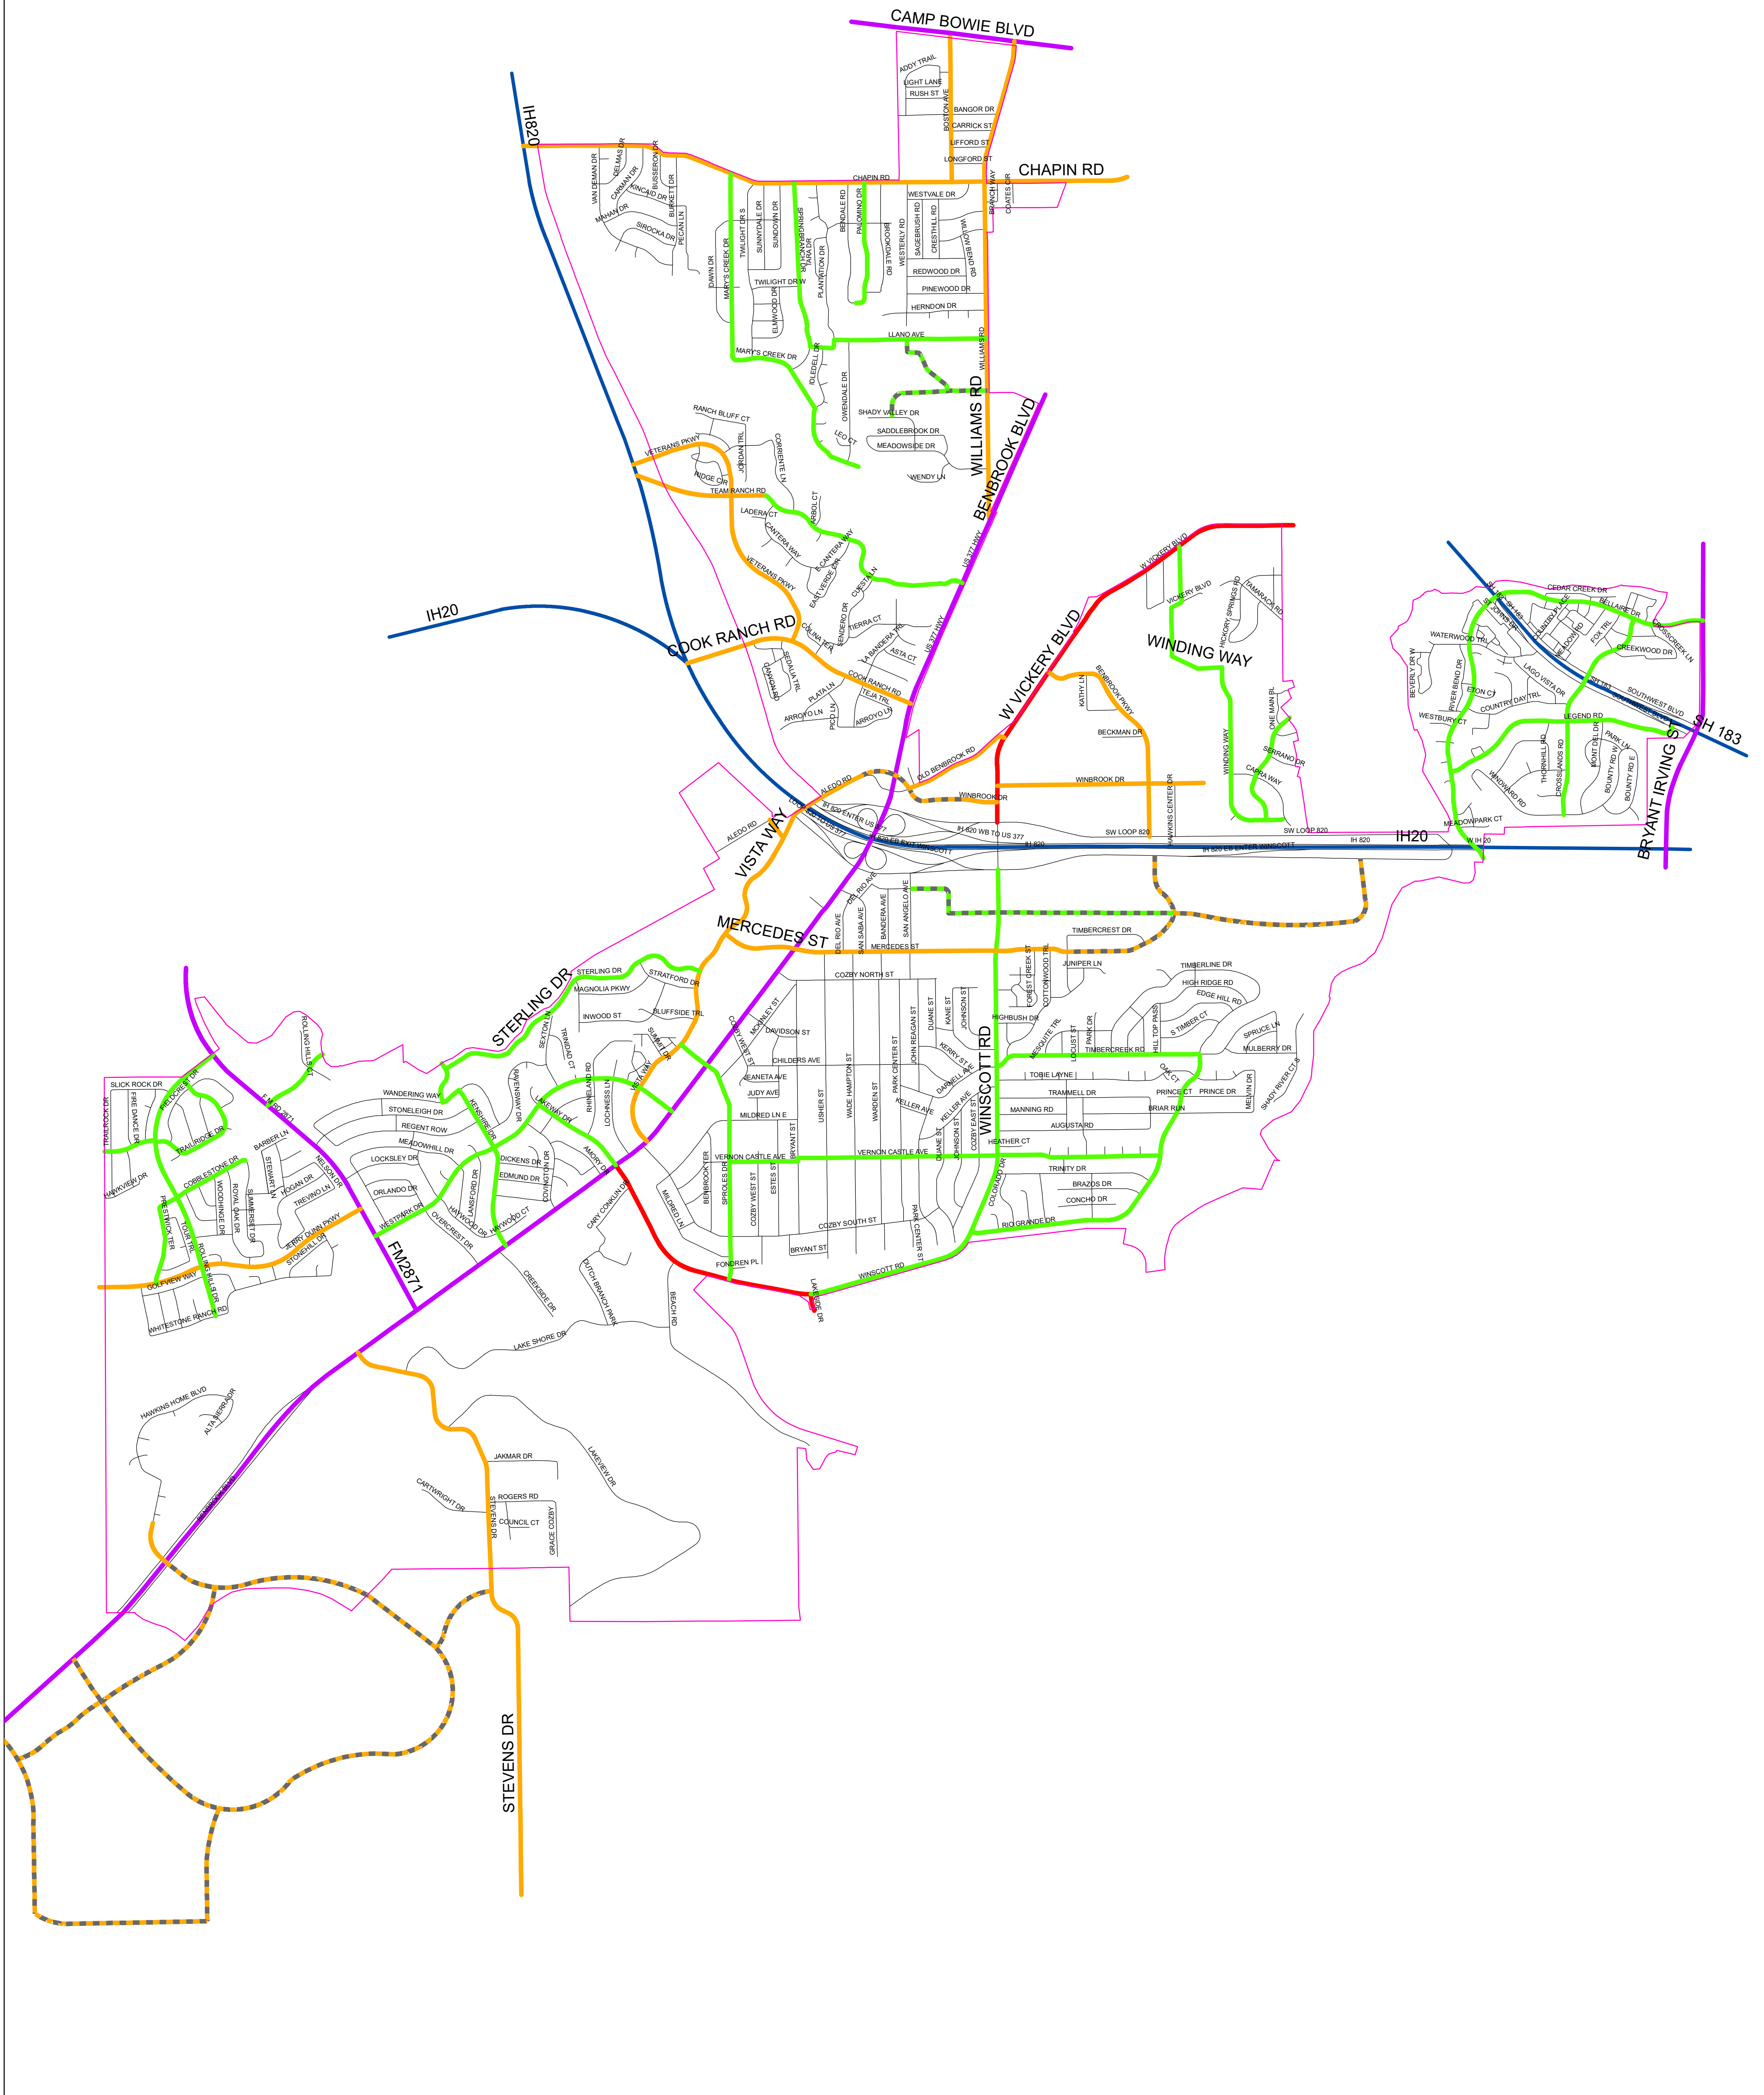

Thoroughfare Plan 2040

Legend

- City Limits
- Road Types 2040**
- Primary Arterial
- Secondary Arterial
- Primary Collector
- Secondary Collector
- Proposed Primary Collector
- Proposed Secondary Collector
- Freeway
- Streets

Benbrook Bike/Hike Trails

- Legend**
- Trail Type**
- Bike Route
 - Bike Lane
 - Bike/Hike Trail
 - Proposed Bike Route
 - Proposed Bike/Hike Trail
 - City limits