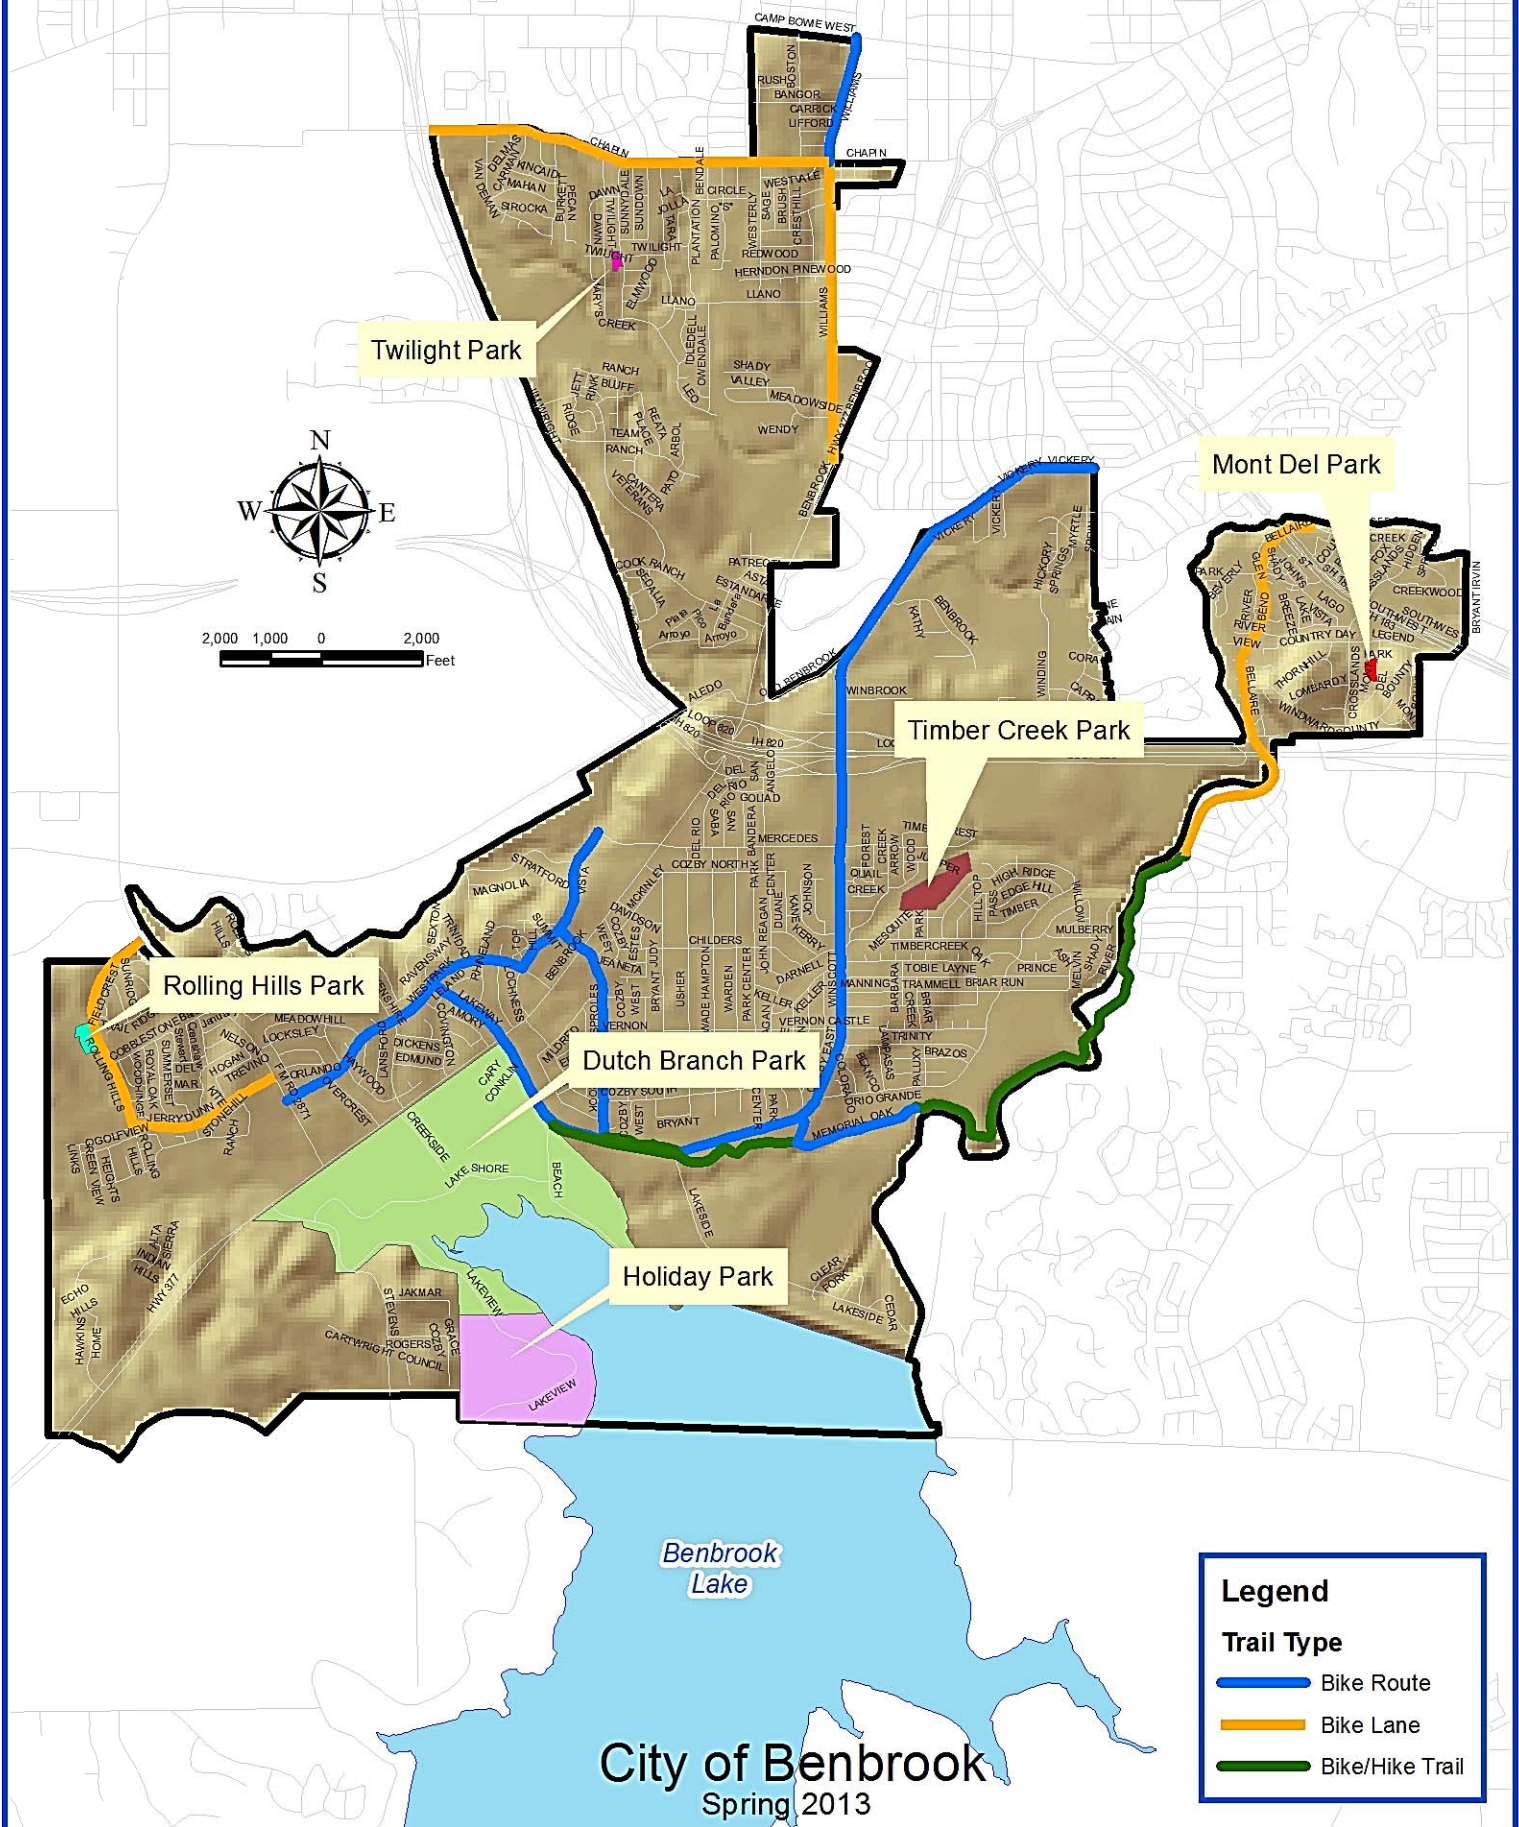

# Benbrook Parks

**Legend**

**Trail Type**

- Bike Route
- Bike Lane
- Bike/Hike Trail

City of Benbrook  
Spring 2013